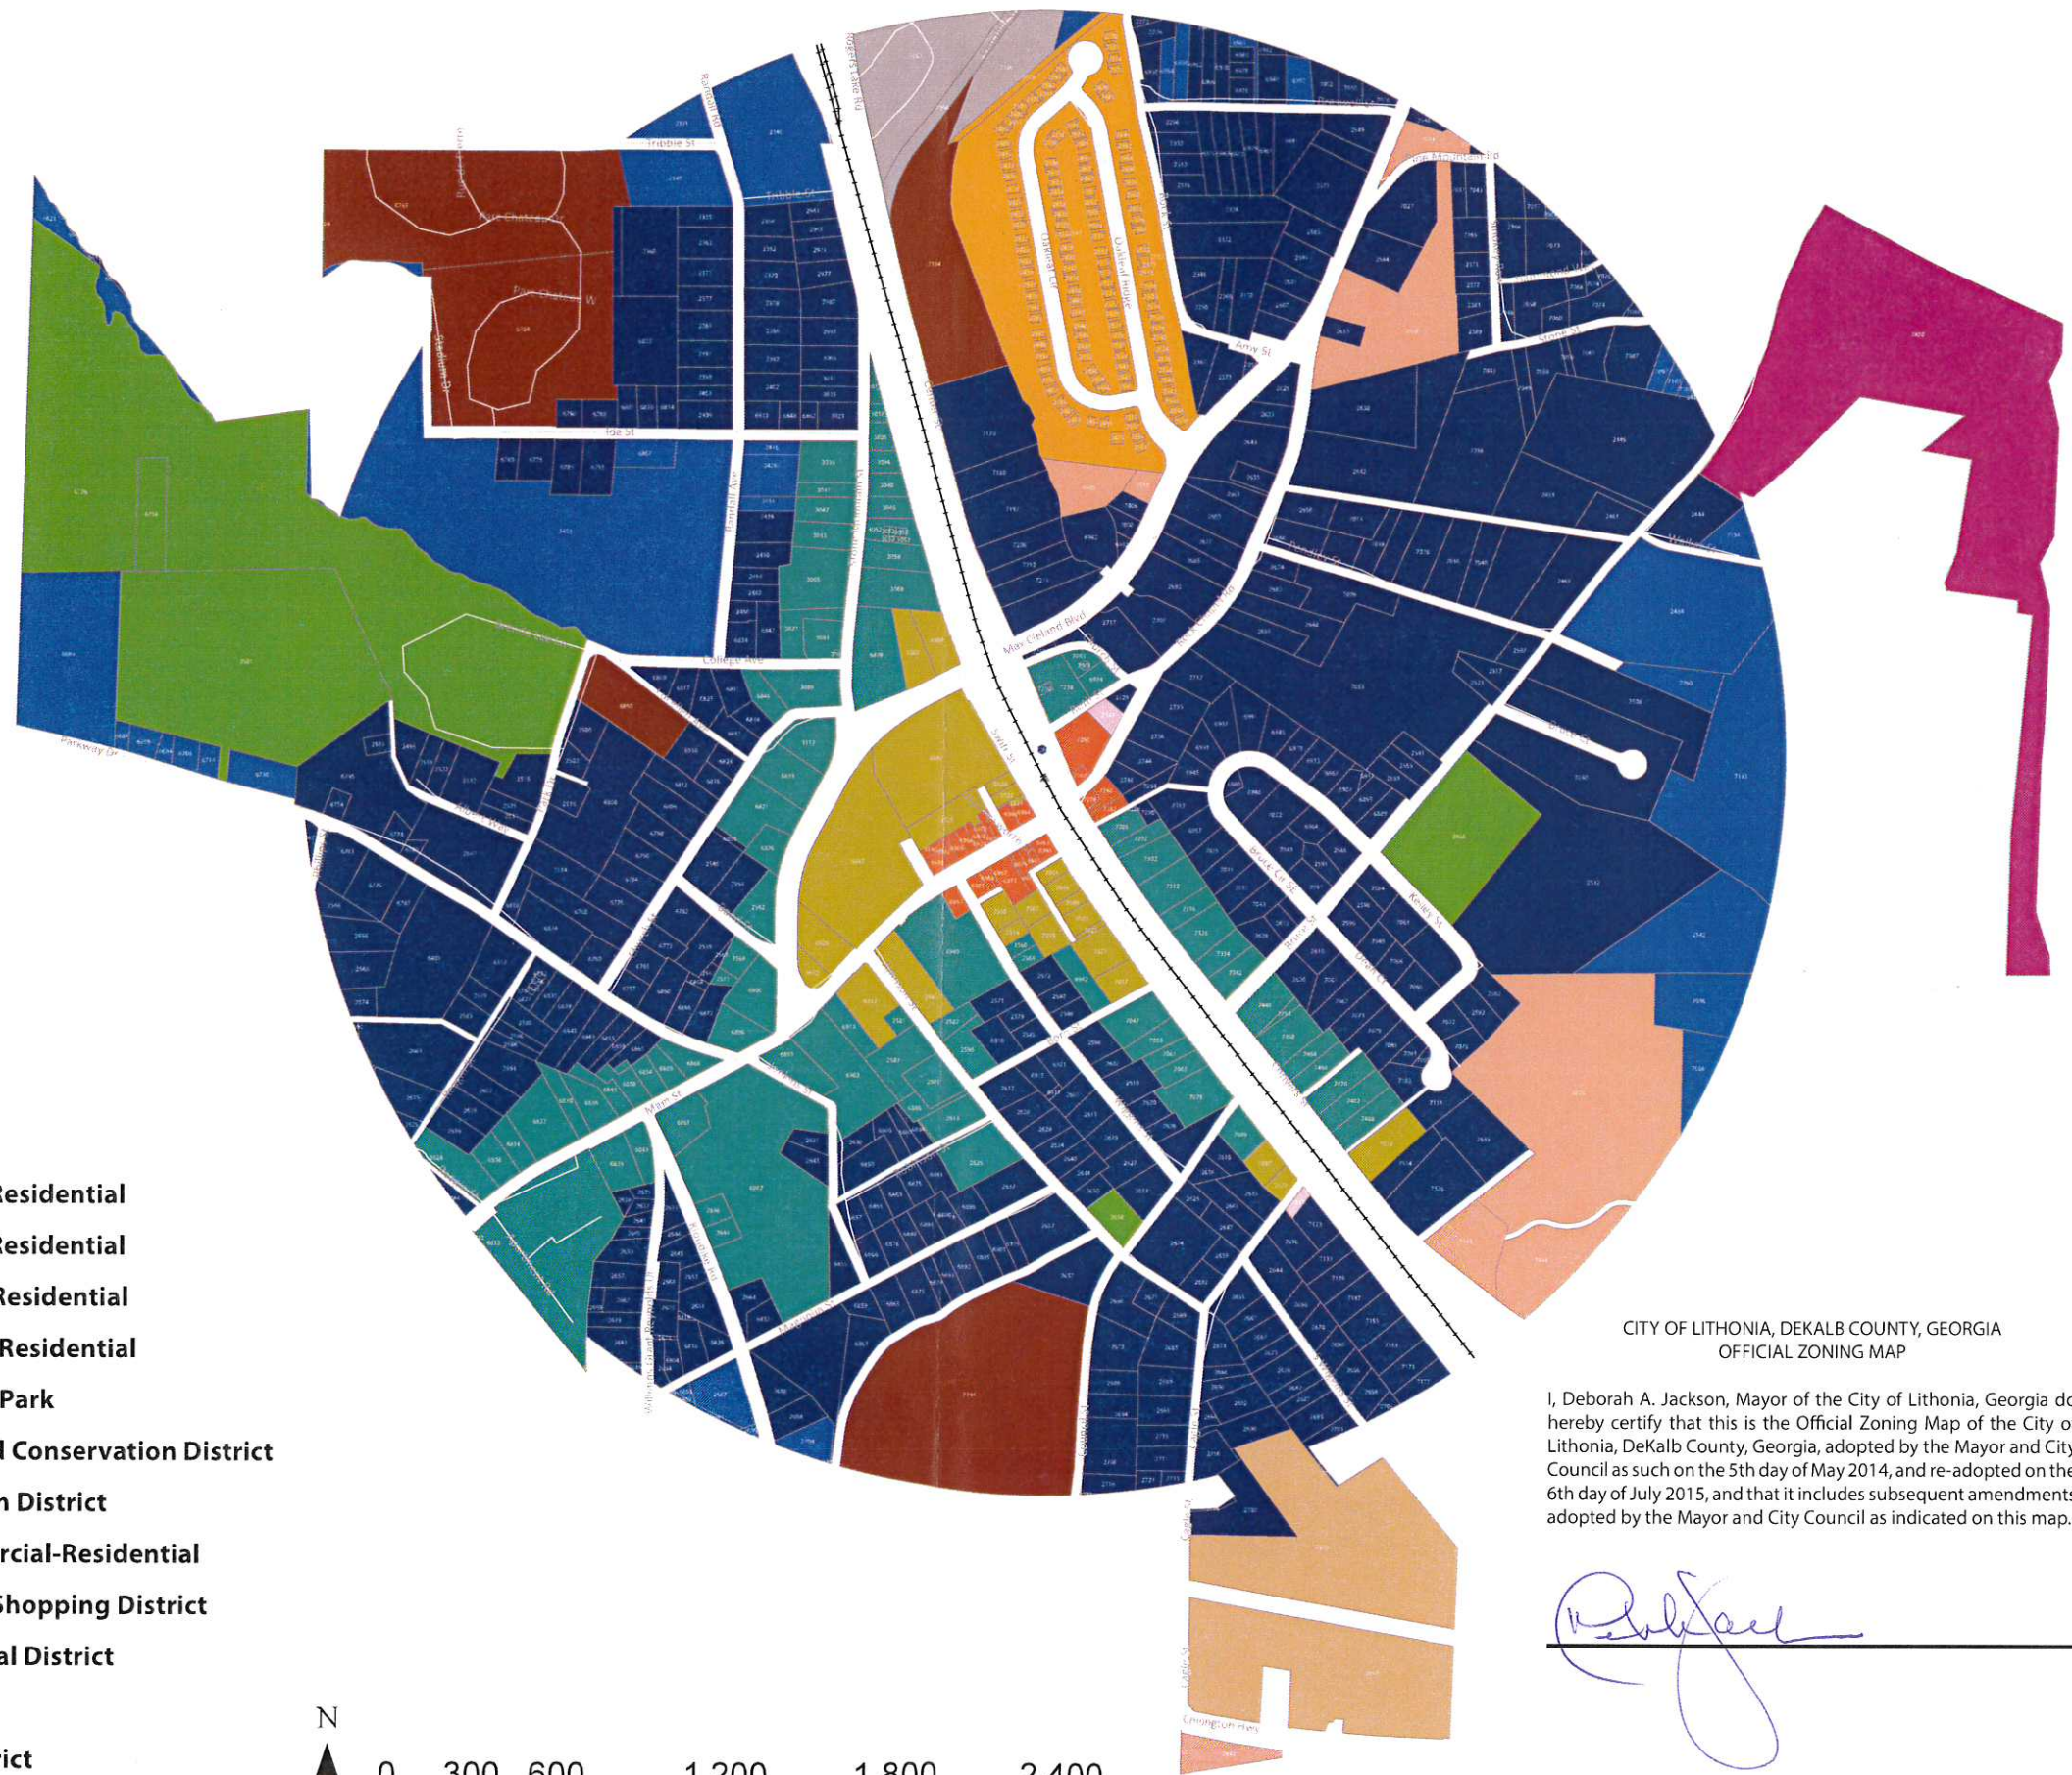

EXHIBIT B

**CITY OF LITHONIA, DEKALB COUNTY, GEORGIA
OFFICIAL ZONING MAP**

Adopted July 6, 2015

Legend

Lithonia Parcels

Zoning

- R60 Single Family Residential
- R85 Single Family Residential
- RA5 Single Family Residential
- RM75 Multi Family Residential
- MHP Mobile Home Park
- NCD Neighborhood Conservation District
- OI Office-Institution District
- OCR Office-Commercial-Residential
- NS Neighborhood Shopping District
- C1 Local Commercial District
- CD Core District
- DT Downtown District
- EG Edge District

CITY OF LITHONIA, DEKALB COUNTY, GEORGIA
OFFICIAL ZONING MAP

I, Deborah A. Jackson, Mayor of the City of Lithonia, Georgia do hereby certify that this is the Official Zoning Map of the City of Lithonia, DeKalb County, Georgia, adopted by the Mayor and City Council as such on the 5th day of May 2014, and re-adopted on the 6th day of July 2015, and that it includes subsequent amendments adopted by the Mayor and City Council as indicated on this map.